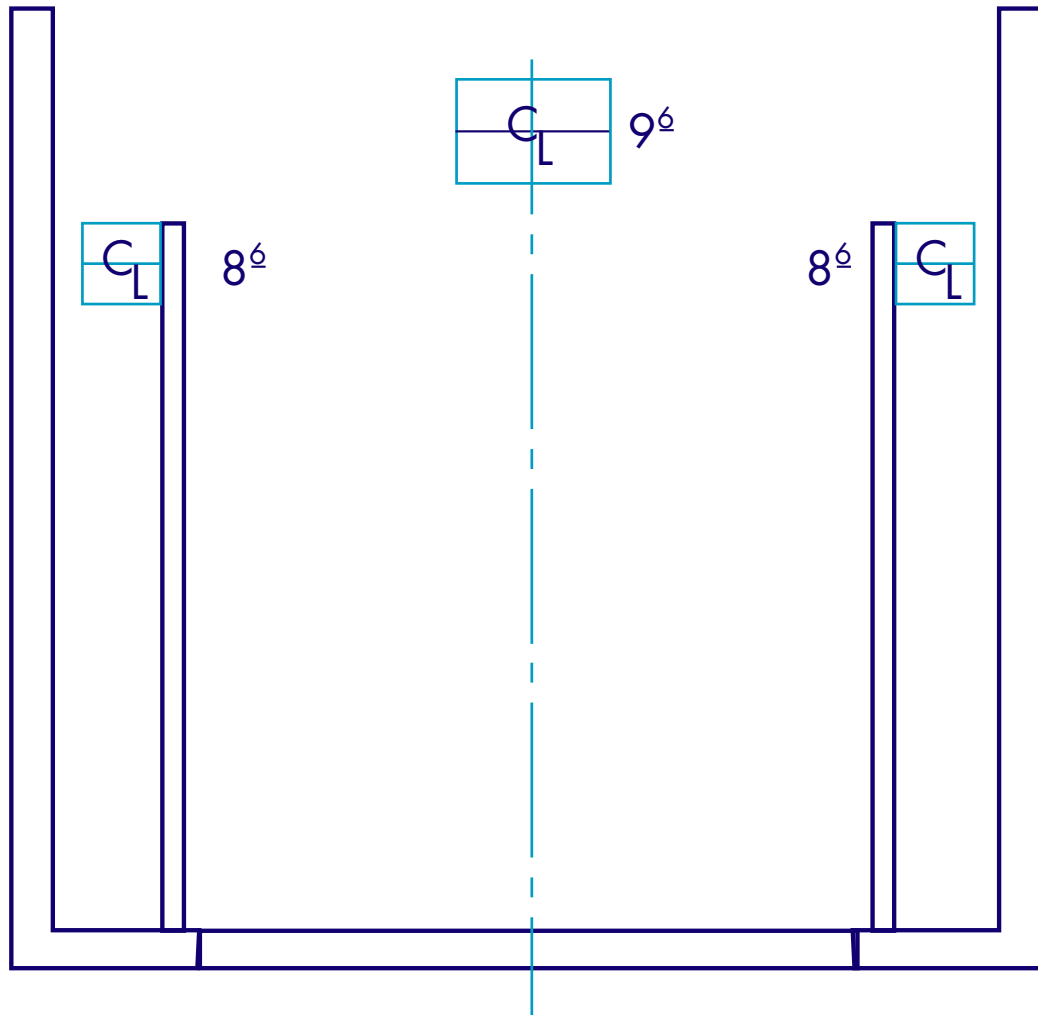

On-Trac Overhead Door Company, Inc.

TRACK & OPENER BLOCKING PLAN

TOP VIEW

7 Ft. High Door
(Add 1 ft for 8 ft High Door)