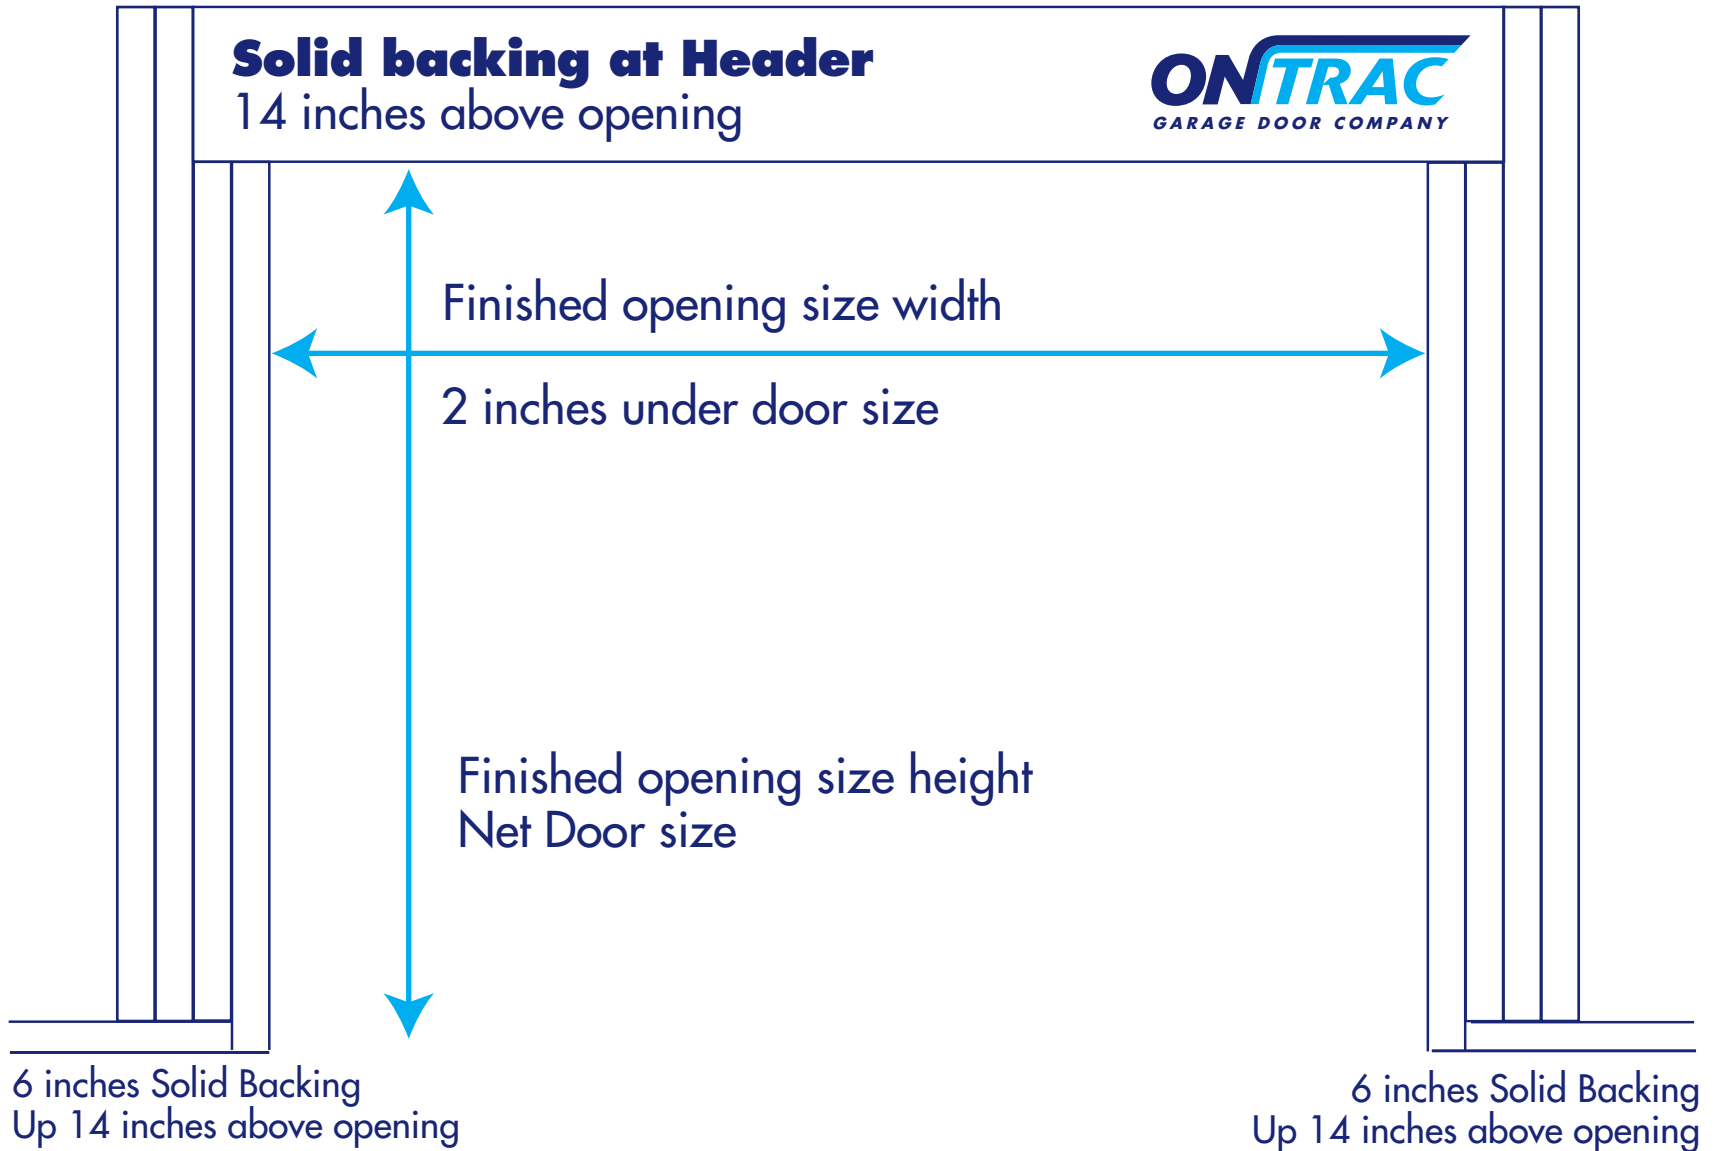

Garage Door Opening Framing Detail

Finished opening sizes for standard Garage Doors
16 x 7 door is 15-10 x 7-0